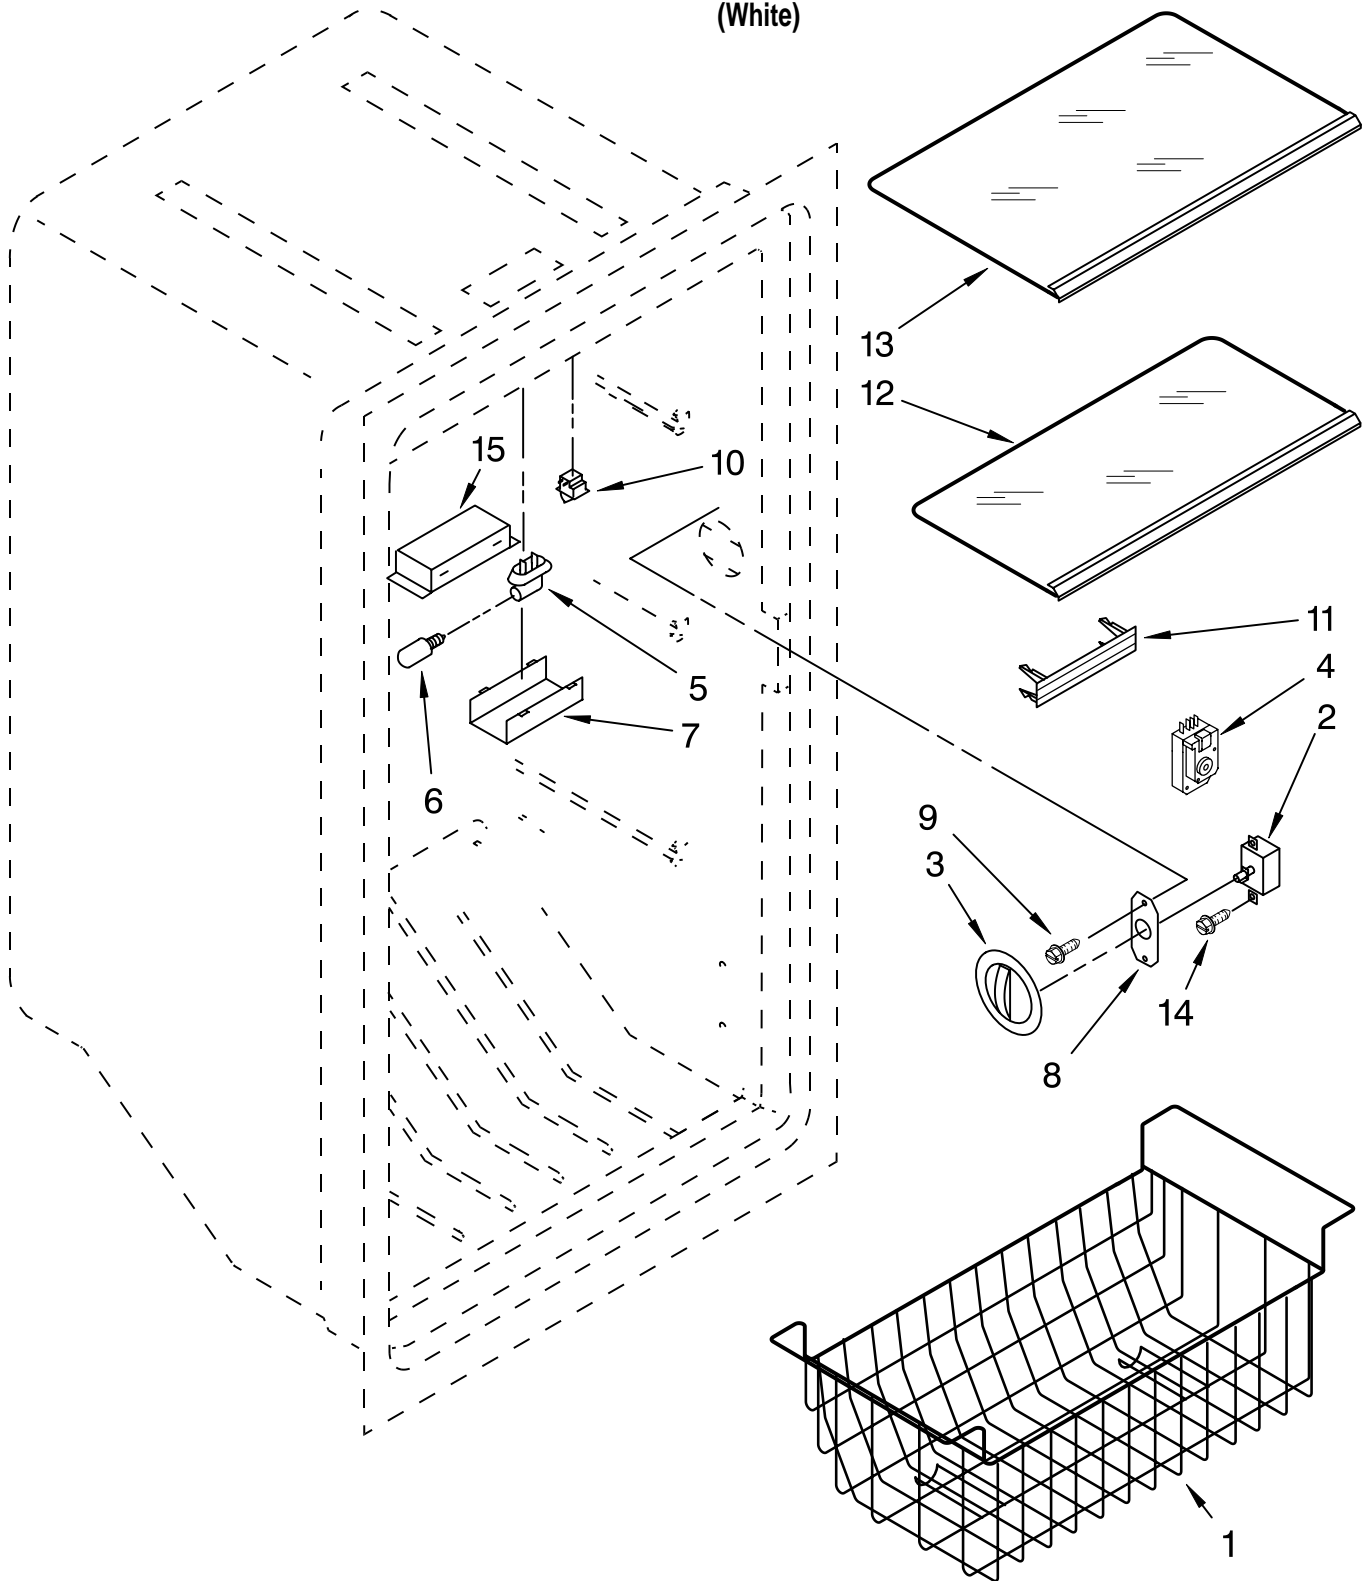

CABINET PARTS

For Model: EV181NZRQ02
(White)

VERTICAL FREEZER

FOR ORDERING INFORMATION REFER TO PARTS PRICE LIST

CABINET PARTS

For Model: EV181NZRQ02
(White)

Illus. No.	Part No.	DESCRIPTION
1		Literature Parts
	8210432	Owners Manual
	8210345	Energy Guide/Tag
2		Top Hinge
	8210222	White
3		Bottom Hinge
	8210223	White
4		Grille
	8210293	White (Includes 6 & 7)
5		Hinge Cover
	4357279	White
6	4356803	Clip, Grille
7	4357243	Screw
8	4390489	Shim Bottom
9	W10164544	Grommet, Drain
10	W10177675	Leg, Leveller
11	4357277	Screw
12	4356830	Screw
13	4390489	Shim, Hinge
14	4390596	Plug, Hole
15	4390905	Light, Power Indicator
16		Cabinet (Not A Serviceable Part)
17	8210265	Bracket, Roller
18	4390755	Axle
19	8210266	Screw
20	4390754	Roller, Front

FOR ORDERING INFORMATION REFER TO PARTS PRICE LIST

LINER PARTS

For Model: EV181NZRQ02
(White)

FOR ORDERING INFORMATION REFER TO PARTS PRICE LIST

LINER PARTS

For Model: EV181NZRQ02
(White)

Illus. No.	Part No.	DESCRIPTION
1	4390621	Basket
2	8210311	Thermostat
3	4390619	Knob, Thermostat
4	4357124	Timer, Defrost
5	8210350	Lamp, Socket
6	4390465	Bulb
7	4390743	Light Shield
8	4357041	Thermostat, Plate
9	4357042	Screw
10	4390513	Light, Switch
11	4357295	Vent Plug
12	4390817	Shelf, Middle (2)
13	4390816	Shelf, Top (2)
14	4357043	Screw
15	W10135693	Bracket, Light

FOR ORDERING INFORMATION REFER TO PARTS PRICE LIST

DOOR PARTS

For Model: EV181NZRQ02
(White)

FOR ORDERING INFORMATION REFER TO PARTS PRICE LIST

DOOR PARTS

For Model: EV181NZRQ02
(White)

Illus. No.	Part No.	DESCRIPTION
1		Exterior Door Assembly (Includes Interior Panel)
	8210359	White
2	8210401	Stop, Door (Upper)
3		Gasket
	8210338	White
4	489491	Screw
5	8210400	Stop, Door (Lower)
6	8210385	Rail, Door (Upper)
7	8210379	Rail, Door (Lower)
8	8533920	Screw
9	2255121	Nameplate
10		Handle
	2313345W	White
11	4357067	Vent Plug
12	2255411	Clip, Handle